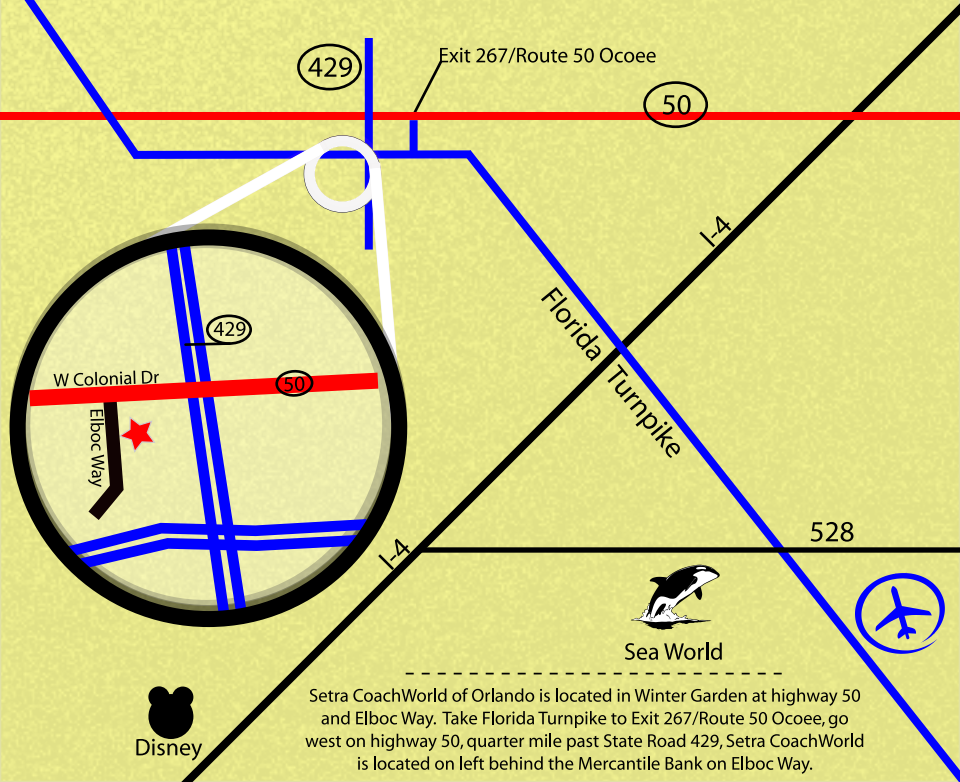

SETRA

CoachWorld of Orlando

Setra Service, Parts, and Sales Super Center

1155 Elboc Way, Winter Garden, FL 34787 | 800.381.4630 | sales@dcbusna.com

Exit 267/Route 50 Ocoee

429

50

I-4

Florida Turnpike

W Colonial Dr

50

Elboc Way

429

528

I-4

Sea World

Setra CoachWorld of Orlando is located in Winter Garden at highway 50 and Elboc Way. Take Florida Turnpike to Exit 267/Route 50 Ocoee, go west on highway 50, quarter mile past State Road 429, Setra CoachWorld is located on left behind the Mercantile Bank on Elboc Way.